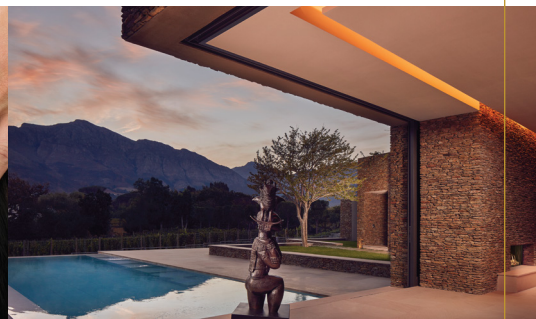

DE-STRESS PACKAGE

180 Minutes – R2 980

Reflexology – 60 Minutes
Deep Tissue Massage – 60 Minutes
Age-Defying Facial – 60 Minutes

Add to your experience with our special de-stress menu curated by the culinary team at Leeu Estates. Menu available on request.
Kindly note that this option is only available between 11h00–15h00 every day.