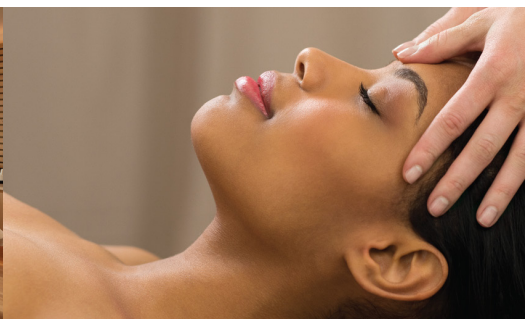

Join us on our bespoke Leeu Spa Summer Journey.

To start this journey, an African Earth salt scrub gently polishes your skin to symbolise the renewed life associated with summer. Awaken your senses and melt away the stresses of life via 60 minutes of luxurious massage strokes performed with the reviving aromatic power of citrus essential oils captured in luxurious shea butter blocks.

Complimentary spa gift per couple.

COUPLES CONNECT SPA JOURNEY *R4 400 per couple – 120 min*

Designed for couples to experience together, this African voyage is the perfect antidote to stress, and allows for a memorable physical, emotional and spiritual connection.

The package includes:

1. Welcome Foot Ritual
   - Full Body Exfoliation
   - 60 min Full Body Avo-Shea Butter Massage
   - Essential Care Facial with an eye treatment and facial massage
   - Hair and Scalp Treatment with a conditioning hair oil
   - Glass of Méthode Cap Classique
2. *Includes a two-course lunch per couple.*

PETITE LEEU SPA JOURNEY *Choose any three or four treatments below: R1 300 – 90 min R1 500 – 120 min*

- 30 min African Vigour Back and Shoulder Massage
- 30 min Esse Organic Taster Facial
- 30 min Body Cream Scrub
- 30 min Hair and Scalp Treatment
- 30 min Pressure Point Foot and Ankle Massage
- 30 min Express Manicure
- 30 min Express Pedicure

(No doubling up on any of the above treatments is permitted.)

Breakfast, lunch, afternoon tea or dinner can be added to any of the above packages.

Open Monday to Sunday from 10h00 to 19h00.

Bookings can be made daily by dialling +27 21 492 2223 or emailing leeuspafhk@leeucollection.com

Terms and Conditions: Treatment times have been reserved for you, therefore kindly let us know at least 24 hours in advance if you would like to reschedule or cancel these. Please note that we will charge you for any session not cancelled 24 hours in advance. This also applies to gift certificate holders – half the value of your certificate will be forfeited for less than 24 hours' notice and the full value for no-shows. Packages cannot be split or shared. This offer cannot be combined with any other special offers.

Valid until 28 February 2019.

LeeuCollection

LeeuCollection

LeeuCollection

www.leeucollection.com