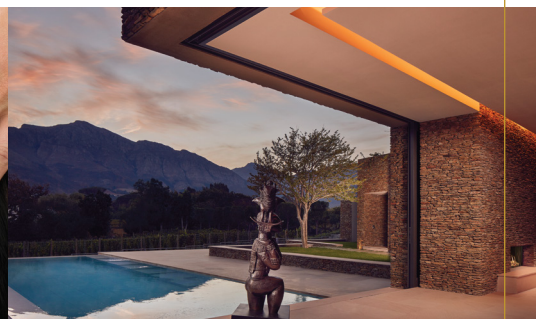

Join us on our bespoke Leeu Spa Summer Journey.

To start this journey, an African Earth salt scrub gently polishes your skin to symbolise the renewed life associated with summer. Awaken your senses and melt away the stresses of life via 60 minutes of luxurious massage strokes performed with the reviving aromatic power of citrus essential oils captured in luxurious shea butter blocks.

Complimentary spa gift per couple.

COUPLES CONNECT SPA JOURNEY *R4 400 per couple – 120 min*

Designed for couples to experience together, this African voyage is the perfect antidote to stress, and allows for a memorable physical, emotional and spiritual connection.

The package includes:

1. Welcome Foot Ritual
   - Full Body Exfoliation
   - 60 min Full Body Avo-Shea Butter Massage
   - Essential Care Facial with an eye treatment and facial massage
   - Hair and Scalp Treatment with a conditioning hair oil
   - Glass of Méthode Cap Classique
2. *Includes a two-course lunch per couple.*

PETITE LEEU SPA JOURNEY *Choose any three or four treatments below: R1 300 – 90 min R1 500 – 120 min*

- 30 min African Vigour Back and Shoulder Massage
- 30 min Esse Organic Taster Facial
- 30 min Body Cream Scrub
- 30 min Hair and Scalp Treatment
- 30 min Pressure Point Foot and Ankle Massage
- 30 min Express Manicure
- 30 min Express Pedicure

(No doubling up on any of the above treatments is permitted.)

Breakfast, lunch, afternoon tea or dinner can be added to any of the above packages.

Open Monday to Sunday from 10h00 to 19h00.

Bookings can be made daily by dialling +27 21 492 2223 or emailing leeuspafhk@leeucollection.com

Terms and Conditions: Treatment times have been reserved for you, therefore kindly let us know at least 24 hours in advance if you would like to reschedule or cancel these. Please note that we will charge you for any session not cancelled 24 hours in advance. This also applies to gift certificate holders – half the value of your certificate will be forfeited for less than 24 hours' notice and the full value for no-shows. Packages cannot be split or shared. This offer cannot be combined with any other special offers.

Valid until 28 February 2019.

LeeuCollection

LeeuCollection

LeeuCollection

www.leeucollection.com