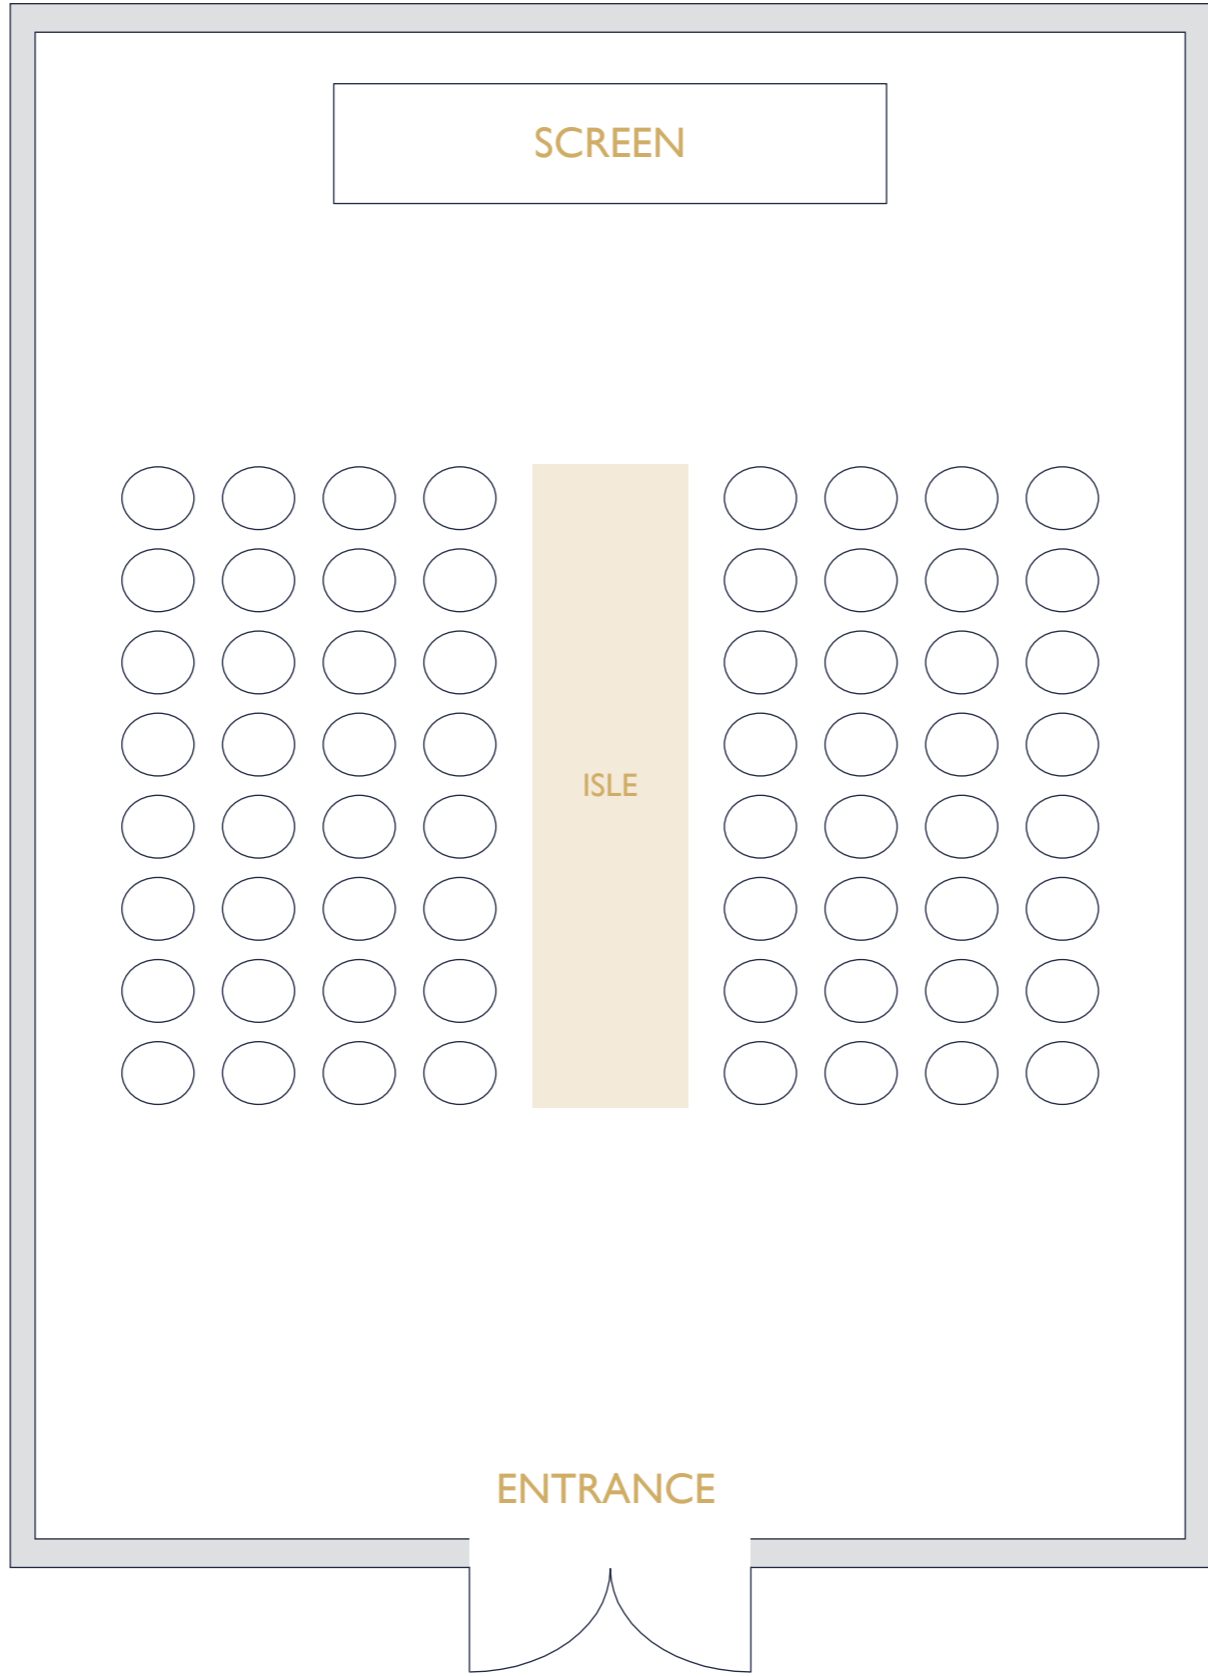

← BATHROOMS

INDABA EVENT SPACE
CINEMA LAYOUT

MAX 64

← BATHROOMS

INDABA EVENT SPACE
BOARDROOM

MAX 20

← BATHROOMS

INDABA EVENT SPACE
SCHOOL ROOM

MAX 16