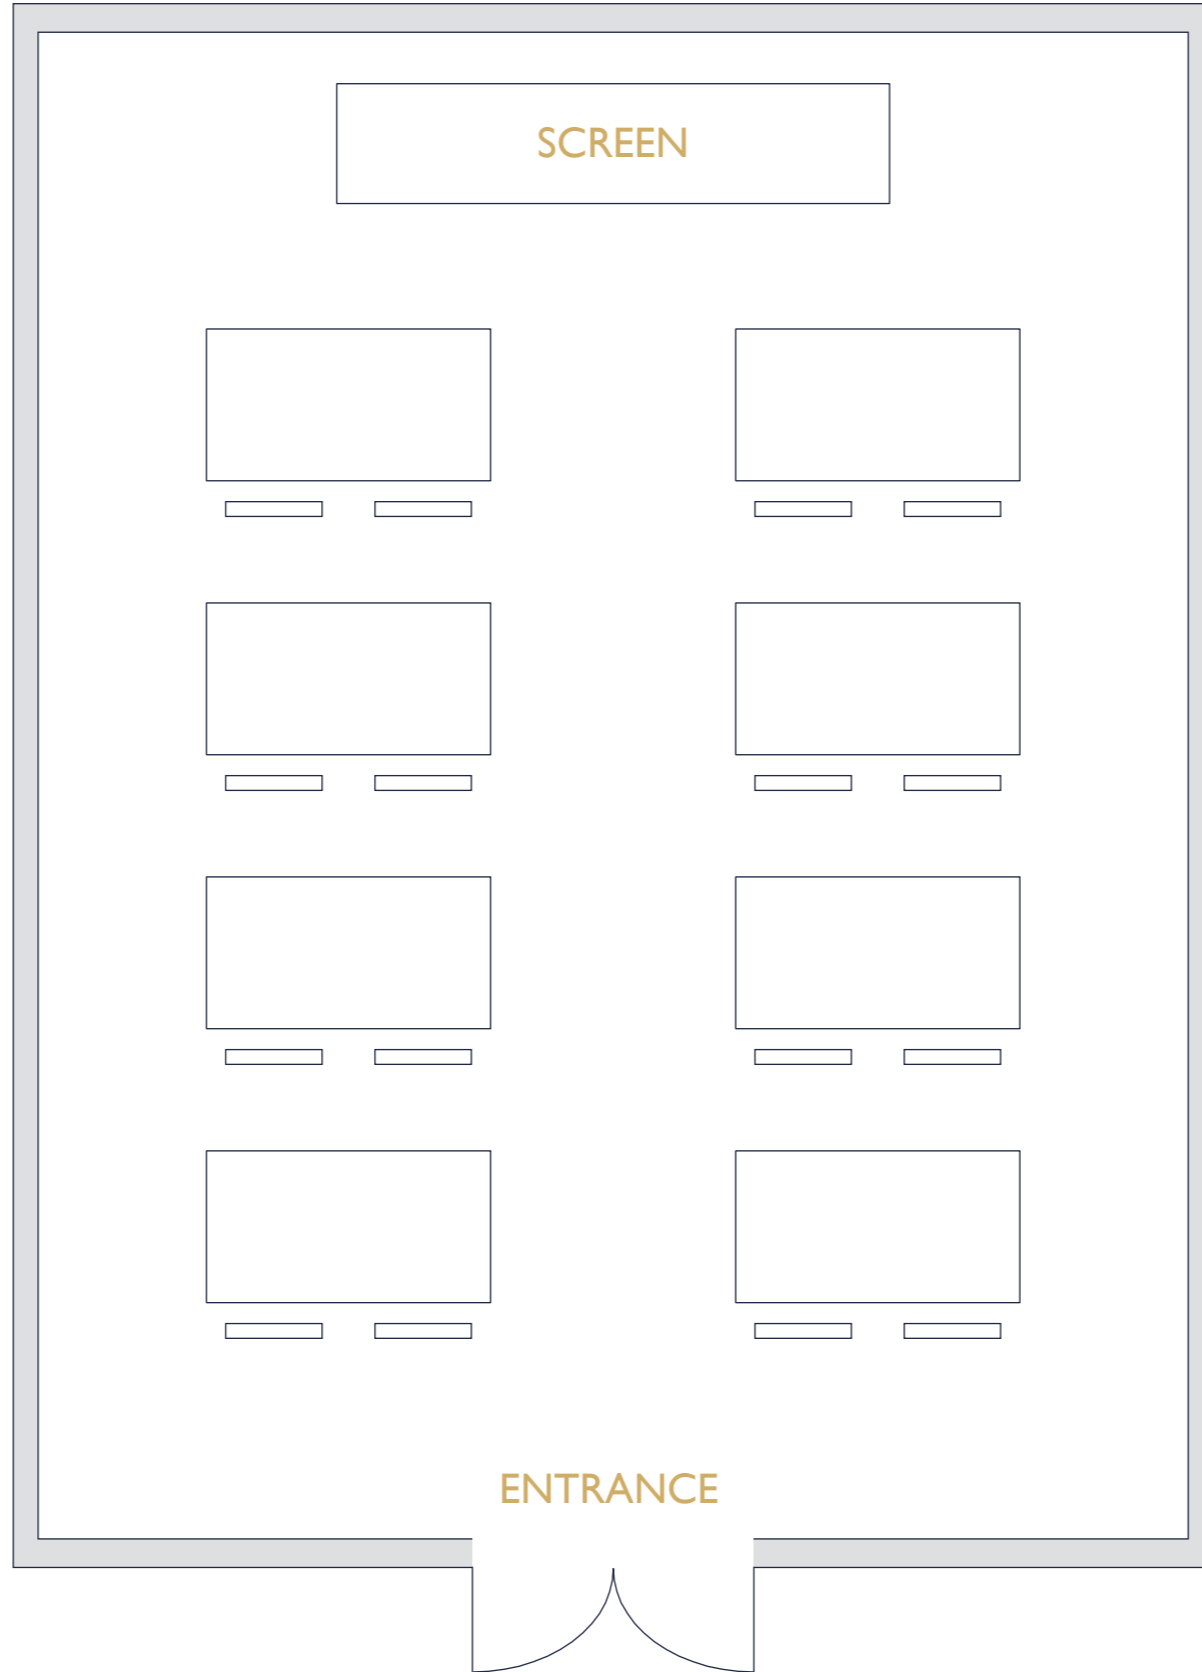

← BATHROOMS

INDABA EVENT SPACE
CINEMA LAYOUT

MAX 64

← BATHROOMS

INDABA EVENT SPACE
BOARDROOM

MAX 20

← BATHROOMS

INDABA EVENT SPACE
SCHOOL ROOM

MAX 16