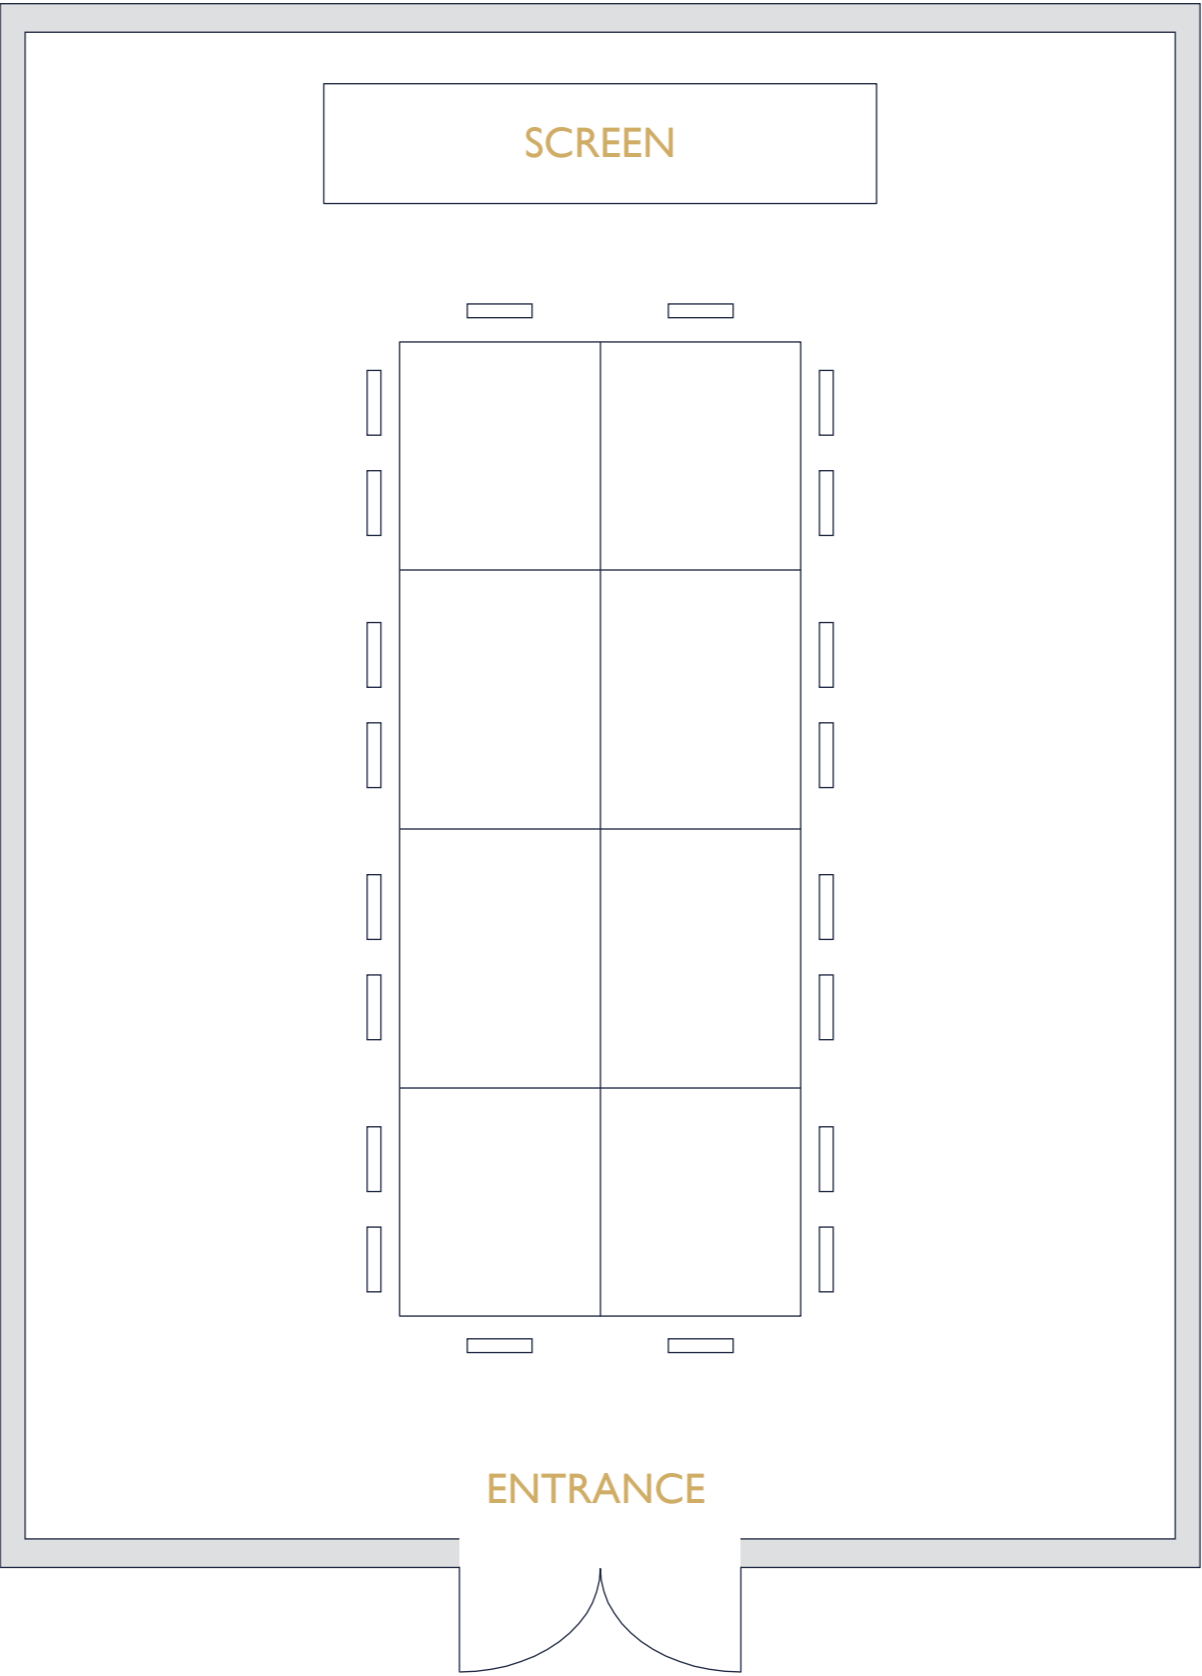

← BATHROOMS

INDABA EVENT SPACE
CINEMA LAYOUT

MAX 64

← BATHROOMS

INDABA EVENT SPACE
BOARDROOM

MAX 20

← BATHROOMS

INDABA EVENT SPACE
SCHOOL ROOM

MAX 16